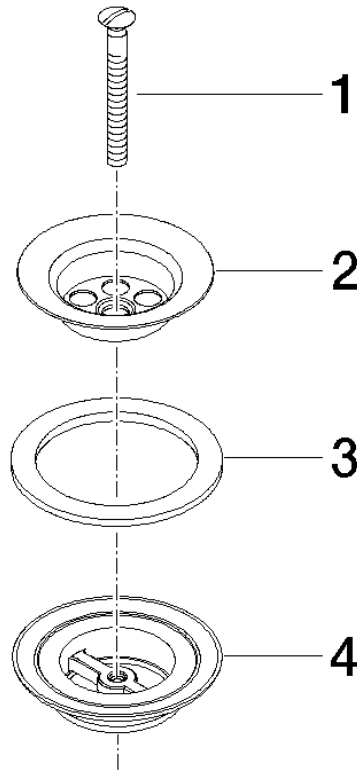

10 100 970

Fits: IMO, LULU, MADISON, MEM, TARA,
CL.1, LISSÉ, VAIA, META, CYO

	Brushed Bronze	10 100 970-42
	Chrome	10 100 970-00
	Brushed Platinum	10 100 970-06
	Platinum	10 100 970-08
	Durabass (23kt Gold)	10 100 970-09
	Dark Chrome	10 100 970-19
	Light Gold	10 100 970-26
	Brushed Light Gold	10 100 970-27
	Brushed Durabass (23kt Gold)	10 100 970-28
	Brushed Champagne (22kt Gold)	10 100 970-46
	Champagne (22kt Gold)	10 100 970-47
	Brushed Chrome	10 100 970-93
	Brushed Dark Platinum	10 100 970-99

Grated waste 1 1/4" - Brushed Bronze

IMO

10 100 970

10 100 970

10 100 970

Parts for other finishes can be found here: [Chrome](#)

Spare parts list

No.	Item Number	Name	Quantity used	Delivery time
1	09 30 30 115-42	screw	1	60
2	09 11 01 005-42	strainer	1	60
3	09 14 03 005 90	seal	1	60
4	09 11 01 007-07	pop-up waste	1	60